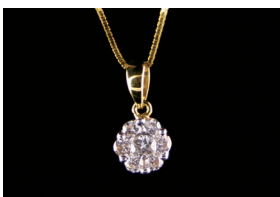

MEIEROTTO

Midwest Jewelers

4311 NE Vivion Road KC, MO 64119

ph. 816-453-1111 fax 816-454-9341

1. Ladies' 14 karat white gold diamond pendant. Prong set in the pendant are round brilliant diamonds with an total estimated weight of 0.75 carat.

2. Ladies' 14 karat white gold diamond pendant. Prong set in the pendant are round brilliant diamonds with a total weight of 0.40 carat.

3. Ladies' 14 karat yellow gold diamond bracelet. Prong set in the bracelet are round brilliant diamonds with at total estimated weight of .100 carat.

4. Ladies' 14 karat white gold diamond pendant. Prong set in the pendant are round brilliant diamonds with a total weight of .52 carat.

5. Ladies' 14 karat white gold diamond pendant. Prong set in the pendant are round brilliant diamonds with a total weight of .55 carat.

6. Ladies' 18 karat white gold diamond earrings. Bead and bezel set in the earrings are round brilliant diamonds with a total estimated weight of 0.25 carat.

7. Ladies' 14 karat white and yellow gold diamond earrings. Channel set in the earrings are round brilliant diamonds with a total weight of 0.30 carat.